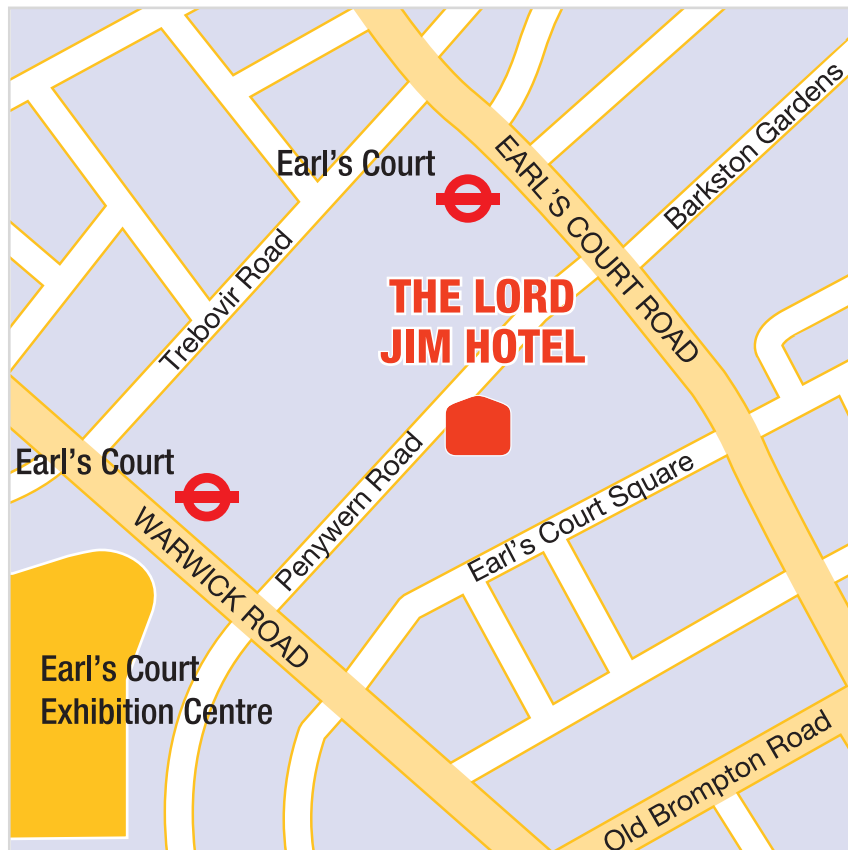

An attractive and well appointed hotel situated in a quiet, tree lined street, cosy and moderately priced. The neighbourhood is picturesque and cheerful and has a cosmopolitan atmosphere. Earls Court Station, is just three minutes walk away, while Olympia, Earls Court Exhibition Halls and Museums are within easy reach.

Facsimile: 020 7373 8919

Email: lordjimhotel@thelordsgroup.co.uk

Directions & Maps

From the M4, continue at the end of the motorway onto the A4. At the Hogarth roundabout take the 2nd exit onto Great Western Road, A4. Continue forward on the Great Western Road entering Hammersmith. Keep in the right hand lanes then cross the Hammersmith Flyover-A4 (signposted Central London) Continue forward onto Talgarth Road-A4 entering Kensington. Take the right hand lane then at the next traffic signals turn right onto Earls Court Road-A3220(signposted Central London, Westminster) Continue forward onto Earls Court Road-A3220 entering Earls Court. Turn right onto Penywern Road. Hotel is located here.